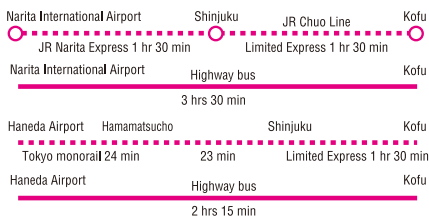

- 16 Yamanashi Prefecture Hippodrome
- 17 Hokuto City Nagasaka Sogo Sports Park (Gymnasium)
- 18 Hokuto City Takane Sports Ground (Gymnasium)
- 19 Nirasaki Central Park (Athletic Field • Turf Field)
- 20 Kushigata Sogo Park (Athletic Field • Gymnasium)
- 21 Shirane Central Park (Hockey Stadium)
- 22 Showa Town Oshihara Park (Natural Turf Field)
- 23 Showa Town Sogo Gymnasium
- 24 Kofu Showa High School (Boxing Gym)
- 25 Midorigaoka Sports Park (Athletic Field • Gymnasium • Archery Court • Indoor Swimming Pool)
- 26 Kofu Civic Center (Yamano-Miyako Arena)
- 27 Kofu Kogyo Technical High School (Boxing Gym)
- 28 Yamanashi City Civic Gymnasium
- 29 Yamanashi City Makioka B&G Kaiyo Center
- 30 Kosu City Enzan Gymnasium
- 31 Sakaigawa Cycling Track
- 32 Tsuru City Sogo Sports Park (Athletic Field)
- 33 Yoshida High School (Weightlifting Gym)
- 34 Kaneyama Sports Center (Gymnasium)
- 35 Fuji Midori-no-kyukamura, Artificial Turf Field (Rugby Field)
- 36 Lake Saiko (Triathlon)

Access Information

From Tokyo

Narita International Airport or Haneda Airport