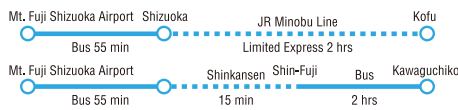

- 16 Yamanashi Prefecture Hippodrome
- 17 Hokuto City Nagasaka Sogo Sports Park (Gymnasium)
- 18 Hokuto City Takane Sports Ground (Gymnasium)
- 19 Nirasaki Central Park (Athletic Field • Turf Field)
- 20 Kushigata Sogo Park (Athletic Field • Gymnasium)
- 21 Shirane Central Park (Hockey Stadium)
- 22 Showa Town Oshihara Park (Natural Turf Field)
- 23 Showa Town Sogo Gymnasium
- 24 Kofu Showa High School (Boxing Gym)
- 25 Midorigaoka Sports Park (Athletic Field • Gymnasium • Archery Court • Indoor Swimming Pool)
- 26 Kofu Civic Center (Yamano-Miyako Arena)
- 27 Kofu Kogyo Technical High School (Boxing Gym)
- 28 Yamanashi City Civic Gymnasium
- 29 Yamanashi City Makioka B&G Kaiyo Center
- 30 Kosu City Enzan Gymnasium
- 31 Sakaigawa Cycling Track
- 32 Tsuru City Sogo Sports Park (Athletic Field)
- 33 Yoshida High School (Weightlifting Gym)
- 34 Kaneyama Sports Center (Gymnasium)
- 35 Fuji Midori-no-kyukamura, Artificial Turf Field (Rugby Field)
- 36 Lake Saiko (Triathlon)

Access Information

From Tokyo

Narita International Airport or Haneda Airport

Train

Bus

Car

From Shizuoka

Fujisan Shizuoka Airport

Car

From Nagoya

Chubu International Airport CENTRAIR

Train

Bus

For more details, please contact us.

Address: 1-6-1, Marunouchi, Kofu City, Yamanashi, 400-8501 TEL:055-223-1545 FAX:055-223-1776

e-mail: sports-camp@pref.yamanashi.lg.jp